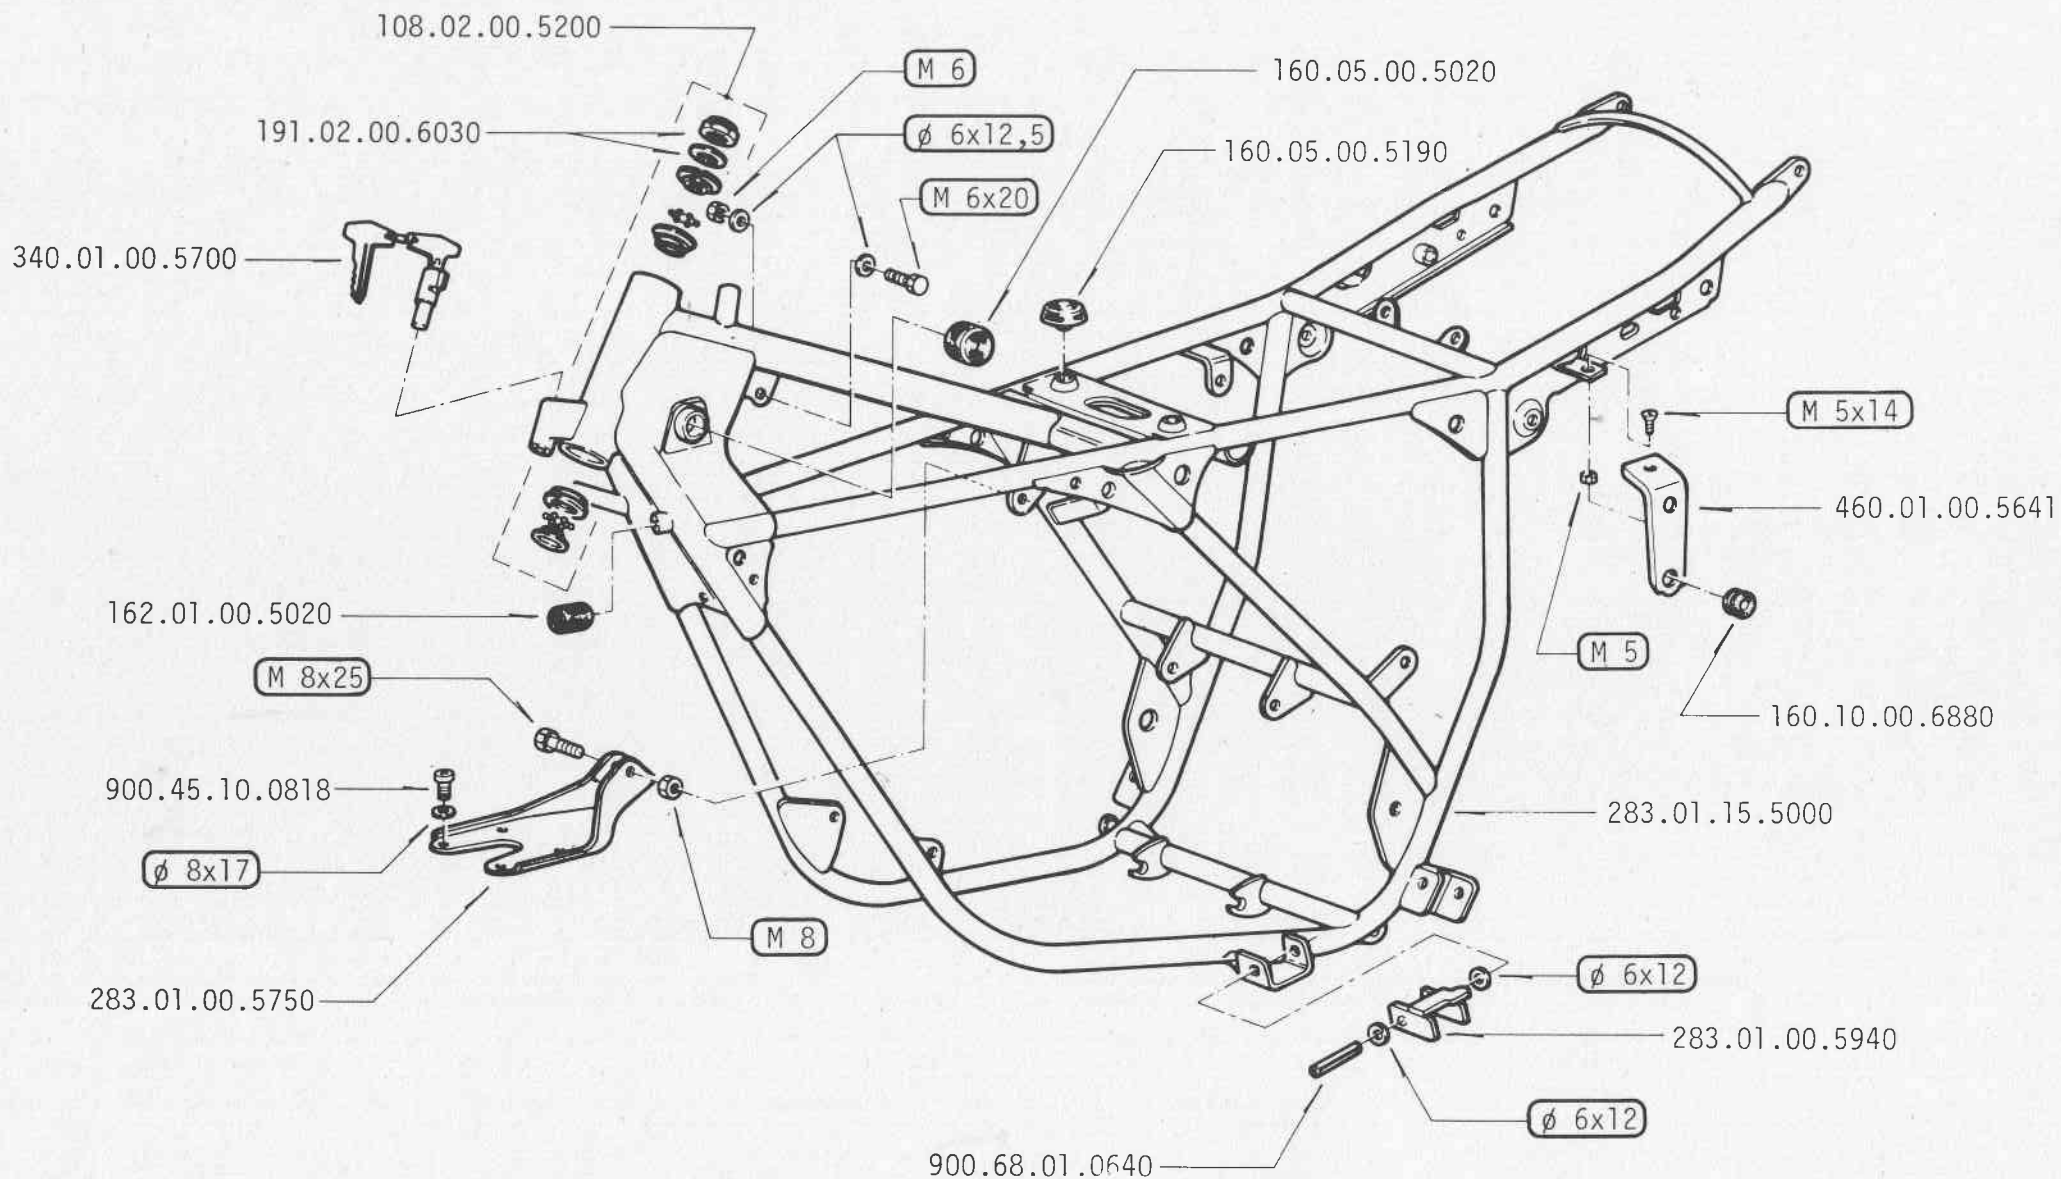

A

27001001

TRAILMATIC

9/1982

FANTIC MOTOR