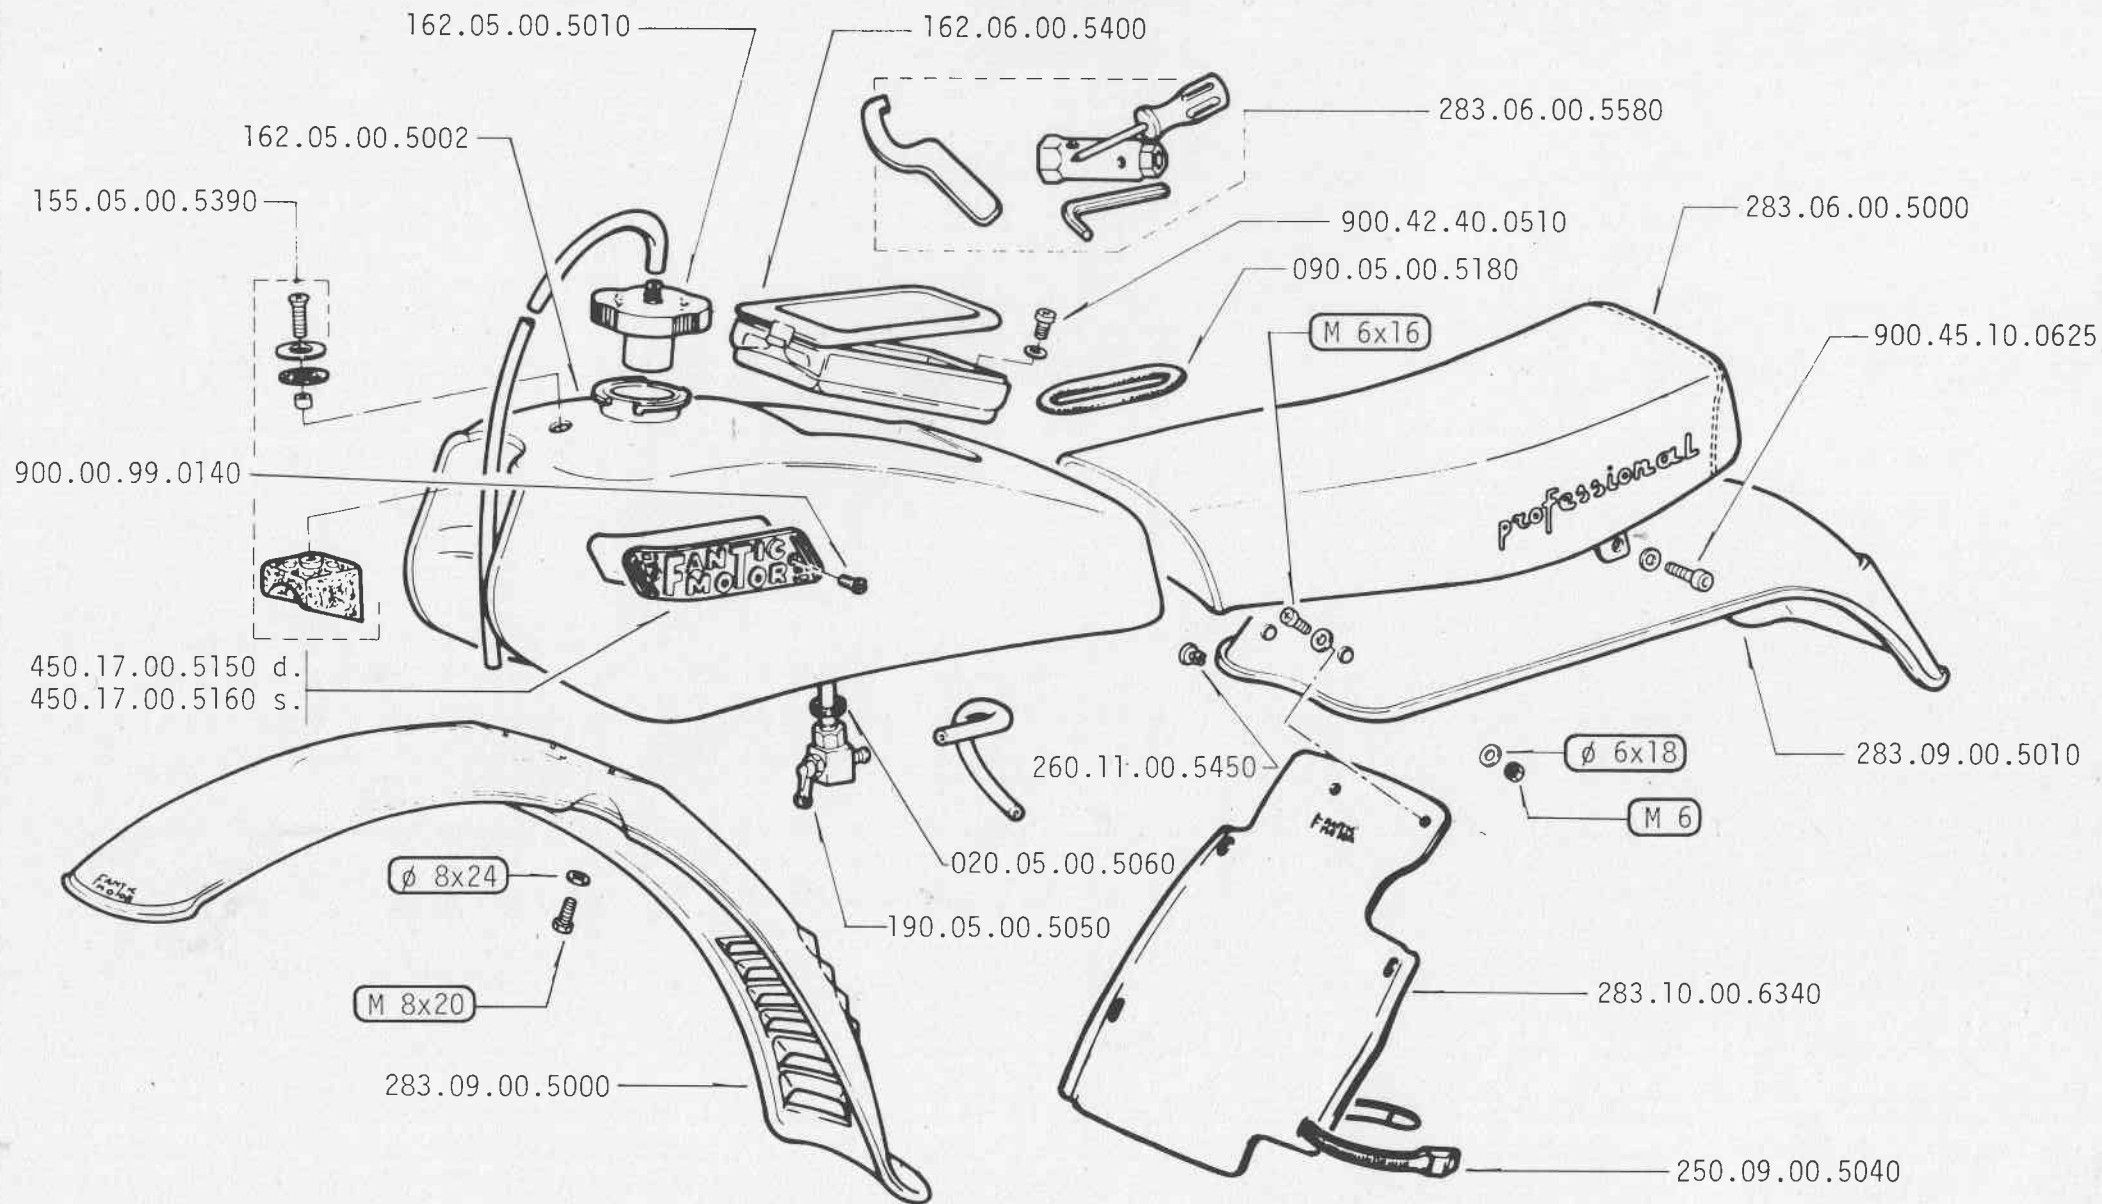

F

27001001

TRAILMATIC

9/1982

FANTIC MOTOR