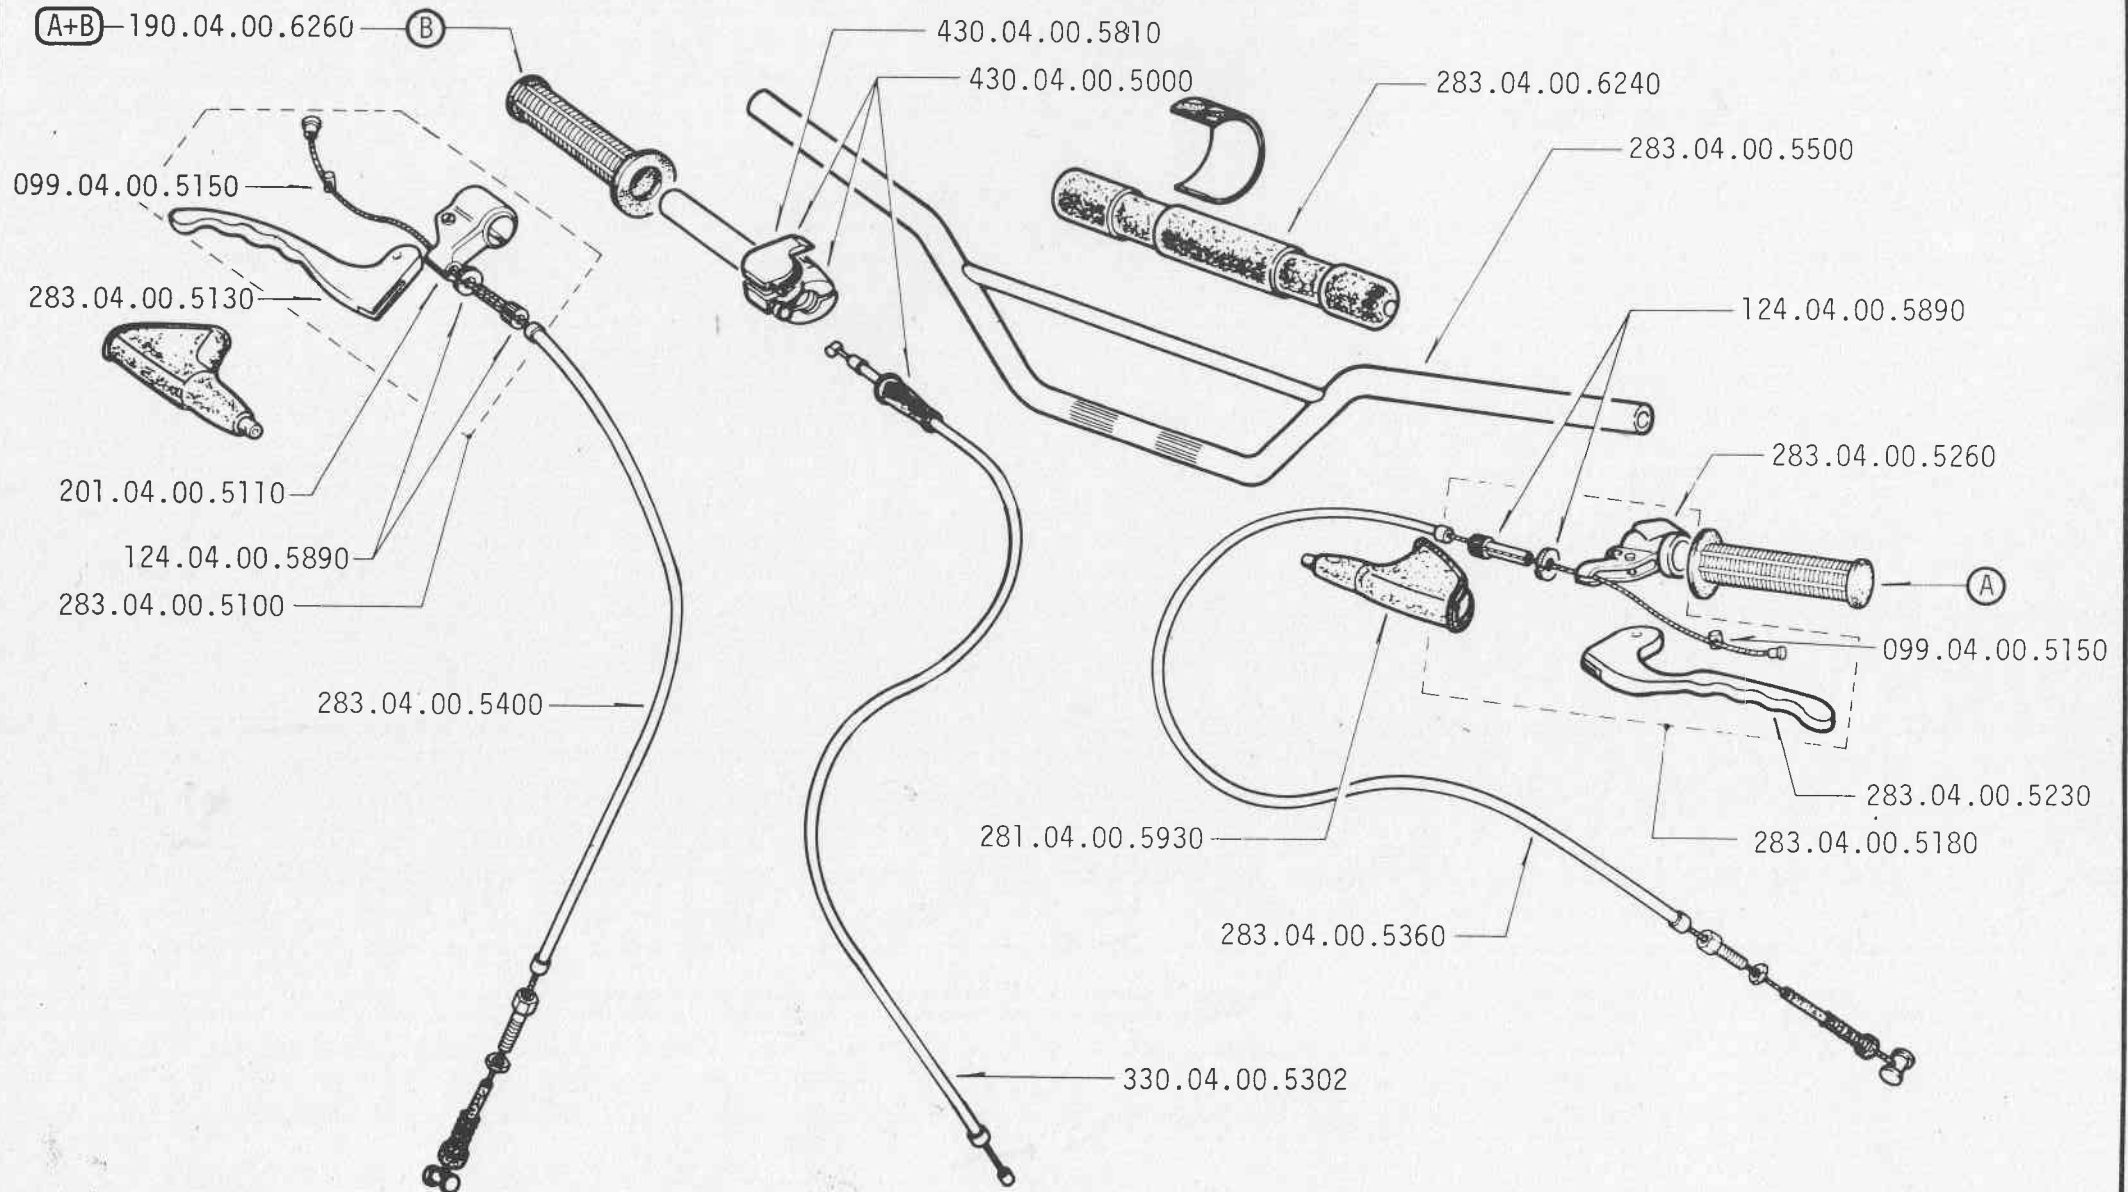

E

27001001

TRAILMATIC

9/1982

FANTIC MOTOR