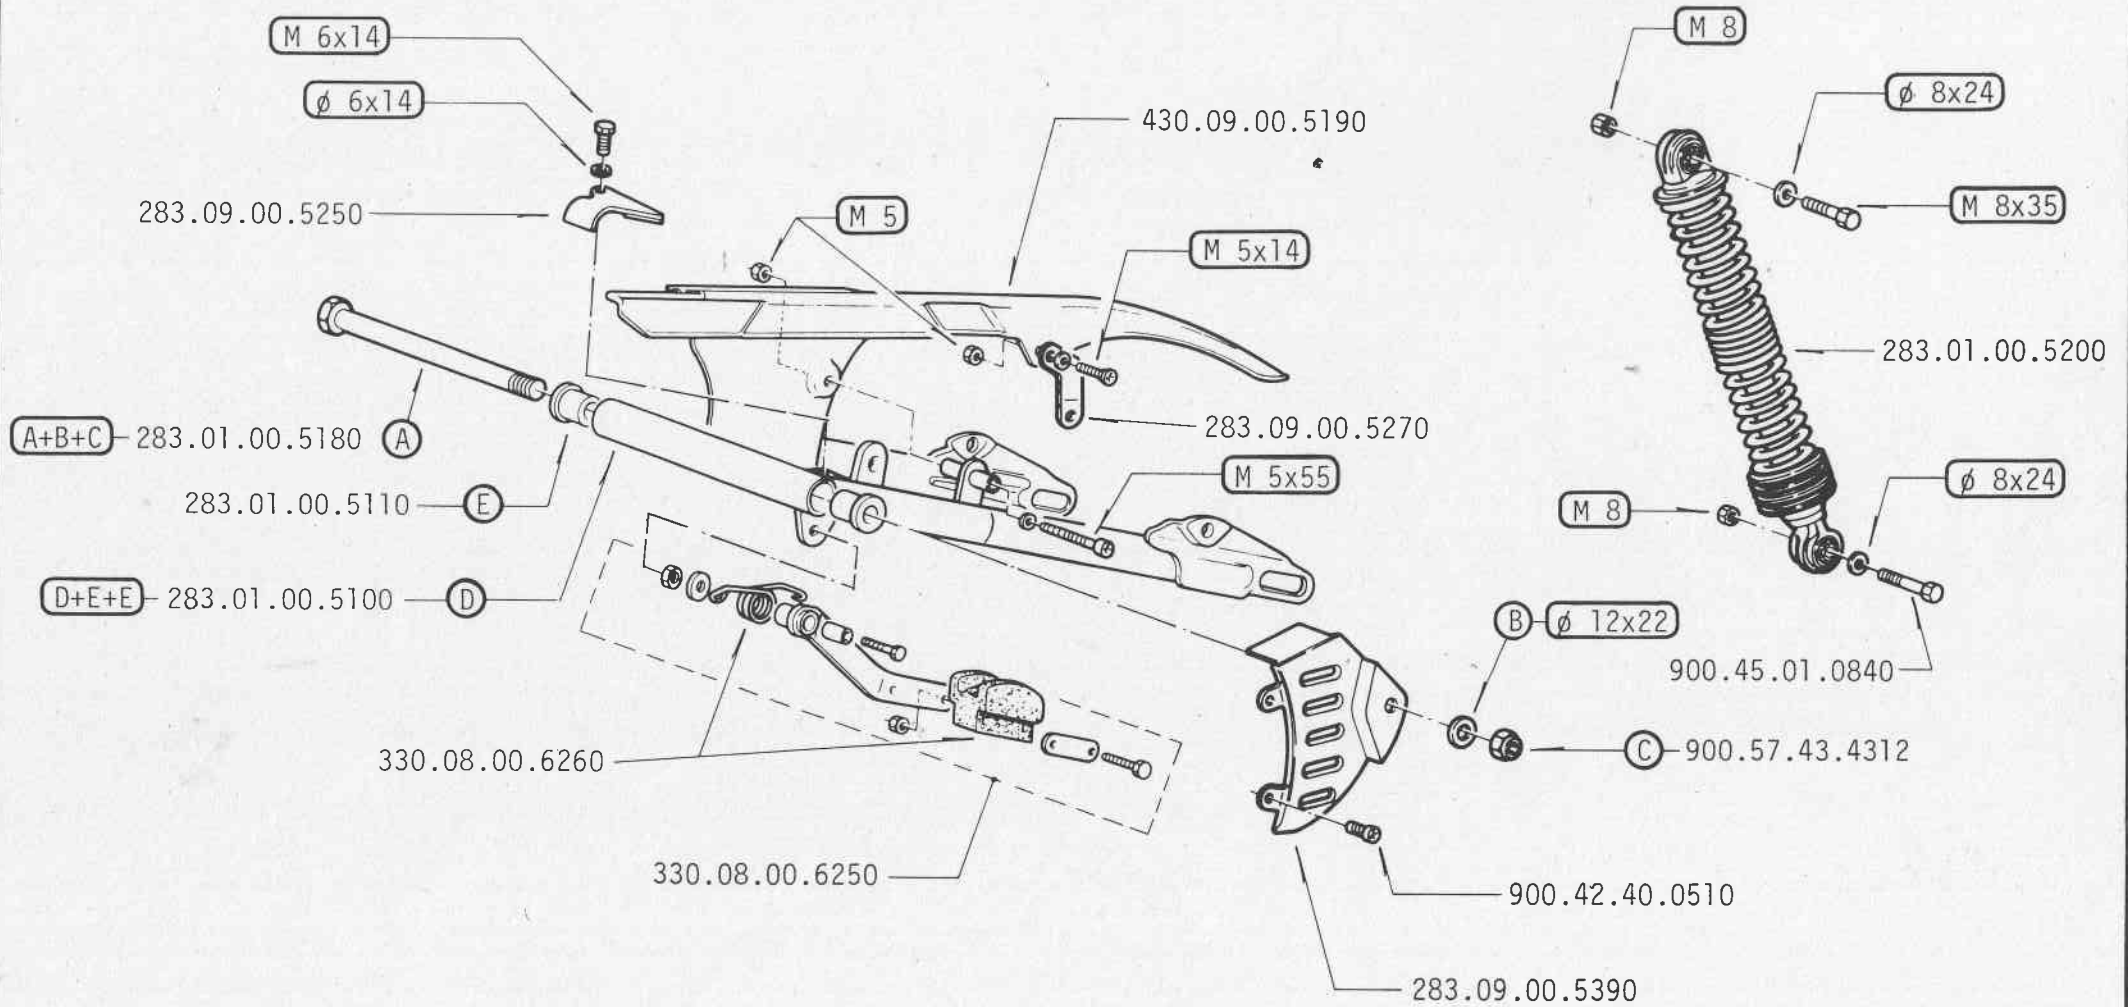

C

27001001

TRAILMATIC

9/1982

FANTIC
MOTOR