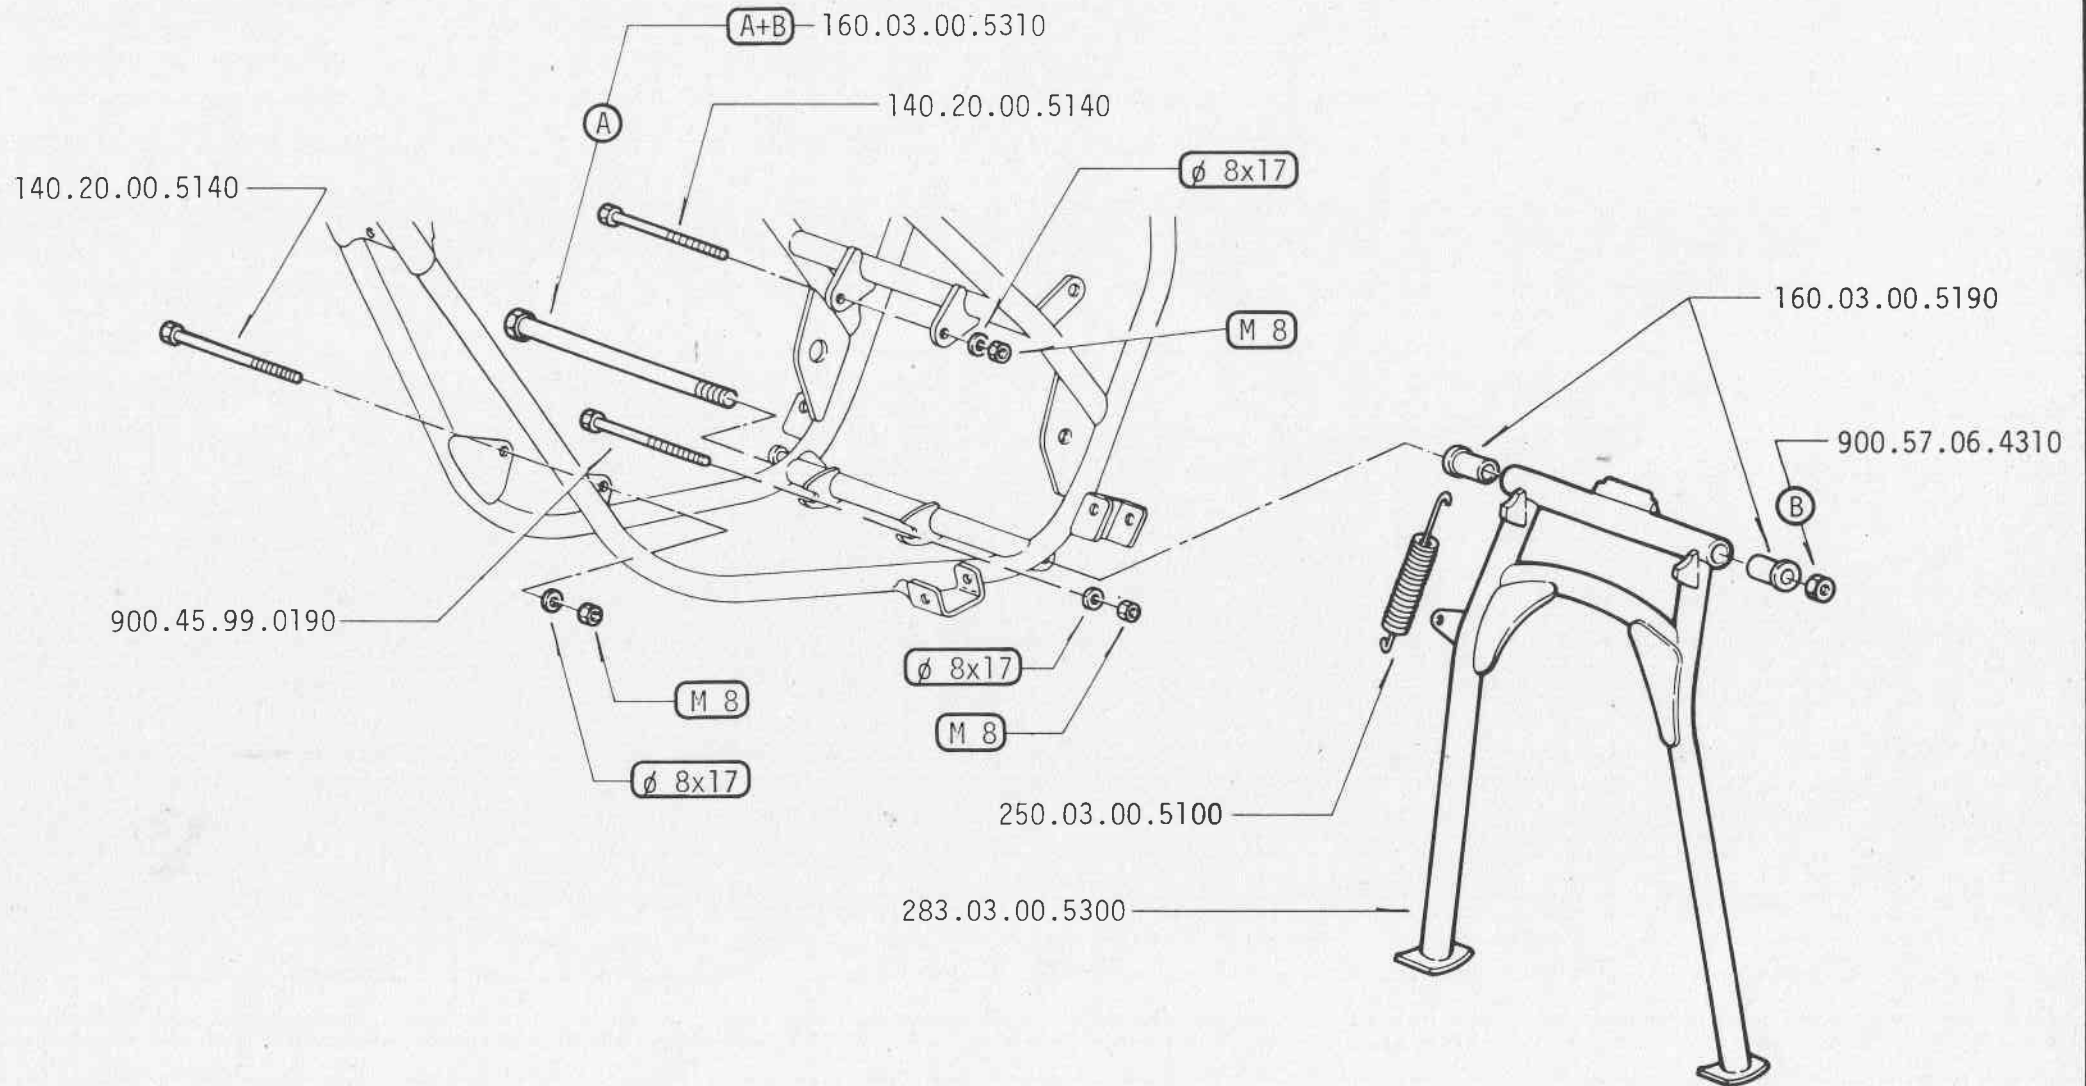

B

27001001

TRAILMATIC

9/1982

FANTIC
MOTOR